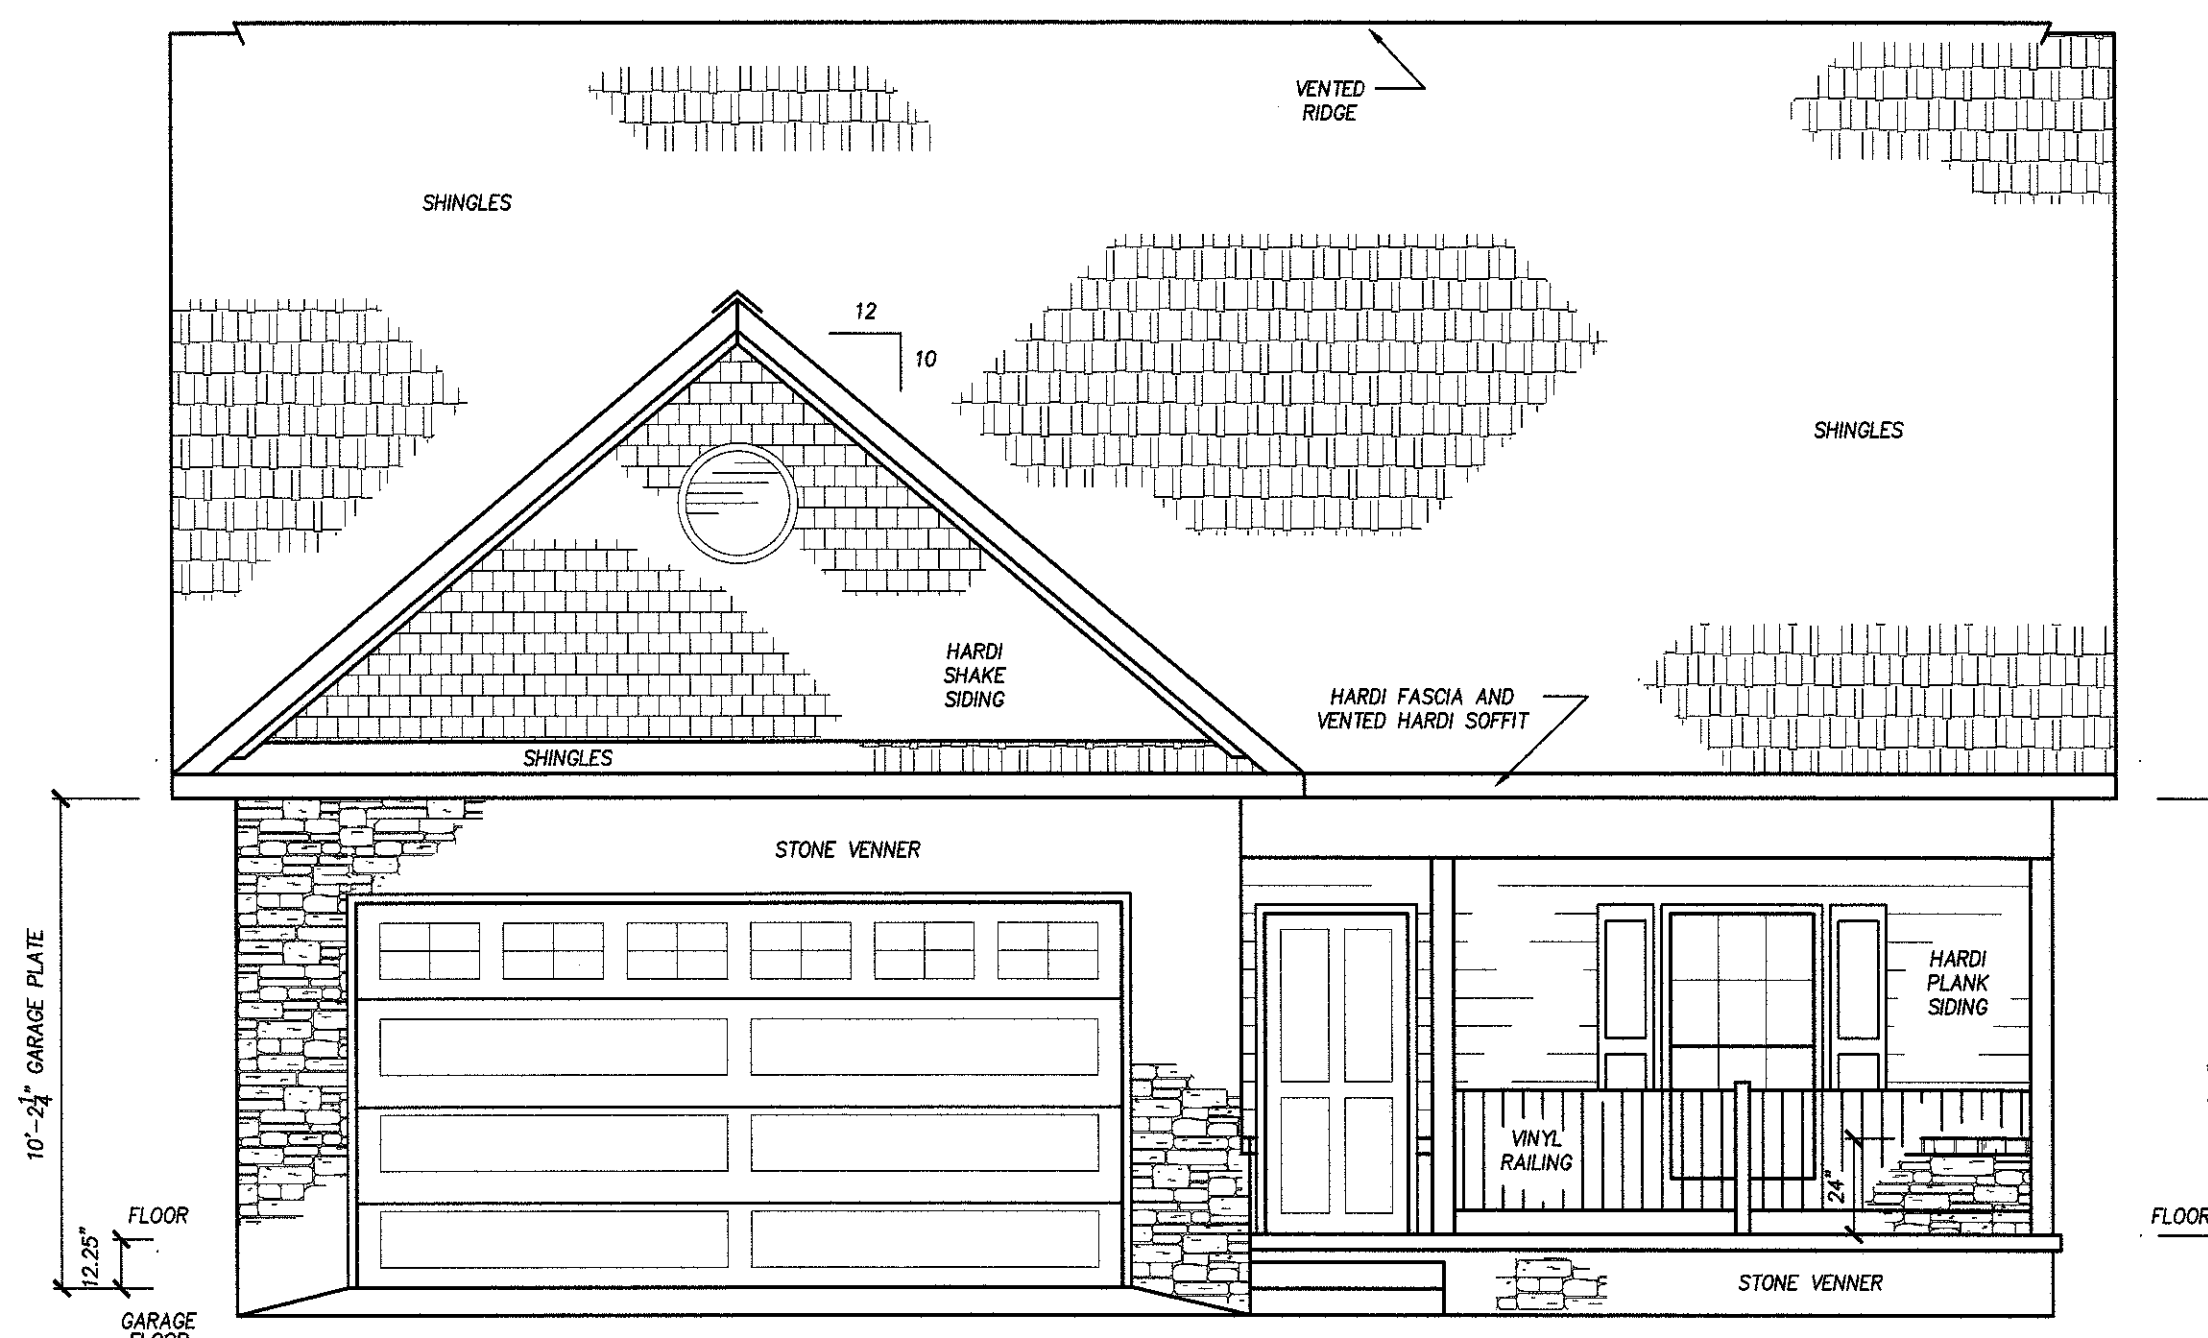

ROOF PLAN
1/4" = 1' - 0"

LEFT VIEW
1/8" = 1' - 0"

REAR VIEW
1/8" = 1' - 0"

RIGHT VIEW
1/8" = 1' - 0"

FRONT VIEW
1/4" = 1' - 0"